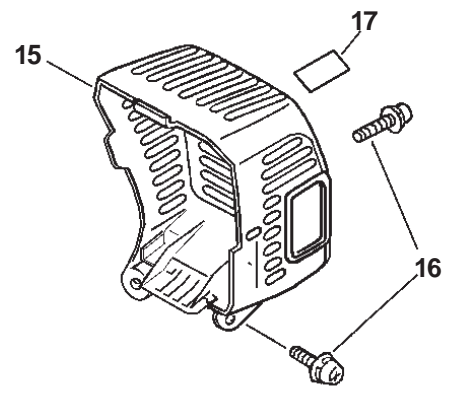

SERIAL NUMBERS: 02001001-04999999

GASKET KIT

- 25 - MODELS PAS-260
  S/N: 03001001-04999999
- 34 - MODELS PAS-261
  S/N: 02001001-02999999

SERIAL NUMBERS: 02001001-04999999

ITEM	PART NUMBER	QTY	DESCRIPTION	REMARKS
1	13040652130	1	KNOB, FASTENER	
2	13031357731	1	LID, AIR CLEANER	
3	89012152730	1	LABEL, CHOKE	
4	89033252730	1	LABEL, CHOKE	CANADA MODELS: 04001001-04999999
5	13031051830	1	FILTER, AIR	
6	90024205060	2	SCREW 5X60	
7	12901157730	1	PLATE PREVENT	
8	P021001430	1	CASE, AIR CLEANER	
★ 9	13001013410	1	GASKET, INTAKE	
10	90016205025	2	BOLT 5X25	
11	13001756431	1	INSULATOR	
★ 12	13001055930	1	GASKET, INTAKE	
13	-----	1	CARBURETOR**	
**SEE CARBURETOR DIAGRAMS FOR MODEL APPLICATIONS AND SERIAL NUMBERS				
★ 14	V104000061	1	SHIELD, MUFFLER	
15	A320000001	1	COVER, MUFFLER	
16	90010605012	2	BOLT 5X12	
17	89016006361	1	LABEL, CAUTION - HOT	

MODELS PAS-260 SERIAL NUMBERS: 03001001-04999999

18	14580642030	1	MUFFLER	
19	90060000005	2	WASHER	
20	90010505055	2	BOLT 5X55	
21	14586240630	1	SCREEN, MUFFLER	
★ 22	V104000002	1	GASKET, EXHAUST	
23	A313000160	1	GUIDE, EXHAUST	
24	9136704010	3	SCREW 4X10	
25	P021002351	1	GASKET KIT	

MODELS PAS-261 SERIAL NUMBERS: 02001001-02999999

26	A300000140	1	MUFFLER	
27	V150000371	1	PLATE, EYE	
28	V347000000	4	CONICAL WASHER	
29	90010505055	2	BOLT 5X55	
30	14586240630	1	SCREEN, MUFFLER	
31	V104000360	1	GASKET, EXHAUST	
32	A313000130	1	GUIDE, EXHAUST	
33	9136704010	5	SCREW 4X10	
35	P021001521	1	GASKET KIT	

★ Also Included In GASKET KIT